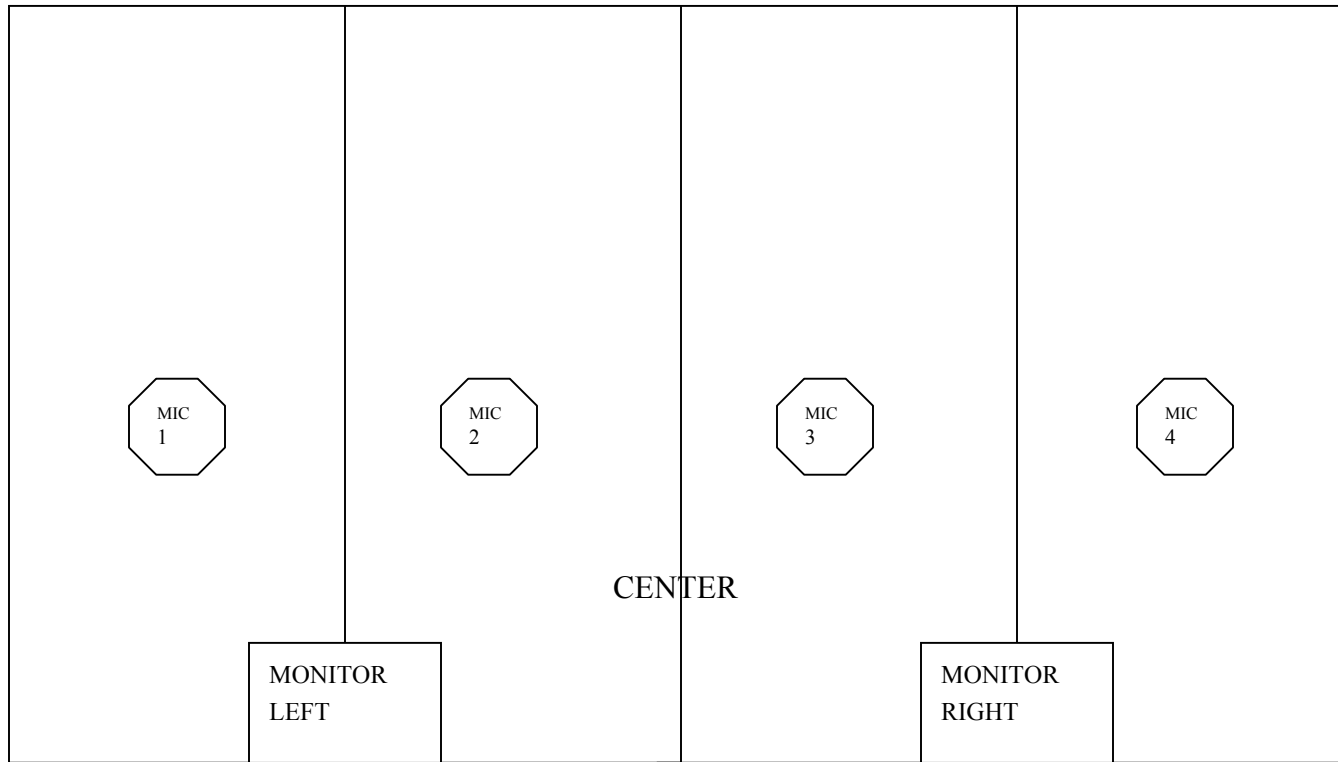

THE ALLEY CAT STAGE PLOT

UPSTAGE

10' DEEP

10' DEEP

ST. RT.

ST.LT.

20' WIDE

MONITOR
LEFT

MONITOR
RIGHT

CENTER

MIC
1

MIC
2

MIC
3

MIC
4